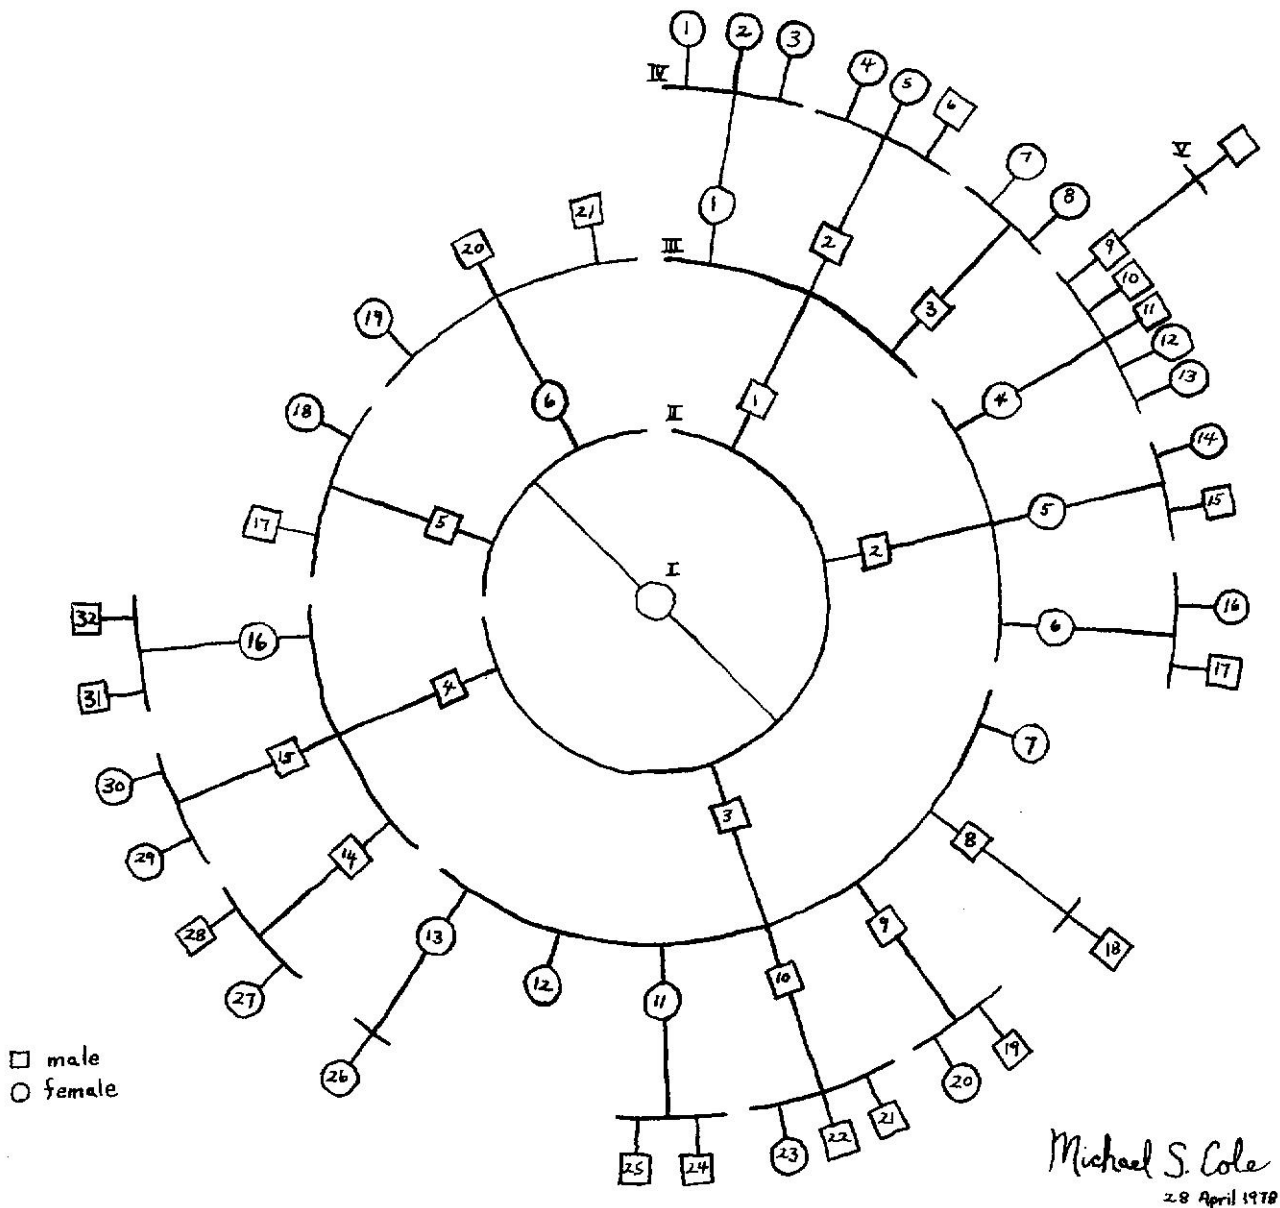

THE DESCENDANTS of MELLIE SMITH

I Mellie SMITH

II Johnny WILSON, Charles WILSON, Roy Lee WILSON, George WILSON, Billy COLE, June CAMPBELL

III Nancy Lee SHARP, Johnny Rex WILSON, Don WILSON, Dixie CROW, Carolyn GREEN, Charlene PETREE, Wanda Lee WILSON, Delbert WILSON, Milton WILSON, Melvin WILSON, Anita FARRIS, Jeanice WILKERSON, Lila NETTELL, Wayne WILSON, Darrell WILSON, Donna HOLBY, Michael COLE, Becky NEWBERRY, Pam EDWARDS, Rodney CAMPBELL, David CAMPBELL

IV Necia SHARP, Tina SHARP, Tiffany SHARP, Natalie WILSON, Shellee WILSON, Jonathan WILSON, Robin WILSON, Rhonda WILSON, John CROW, Chuck CROW, Alex CROW, Rhonda CROW, Lynda CROW, Pamela GREEN, Justin GREEN, Angela PETREE, Jason PETREE, Craig WILSON, Michael WILSON, Shelly WILSON, Oren Lee WILSON, Melvin WILSON, II, Patricia WILSON, James FARRIS, Mark FARRIS, Spring NETTELL, Cheryl WILSON, Curtis WILSON, Beeka WILSON, Sarah WILSON, William HOLBY, Robert HOLBY

V Chris CROW