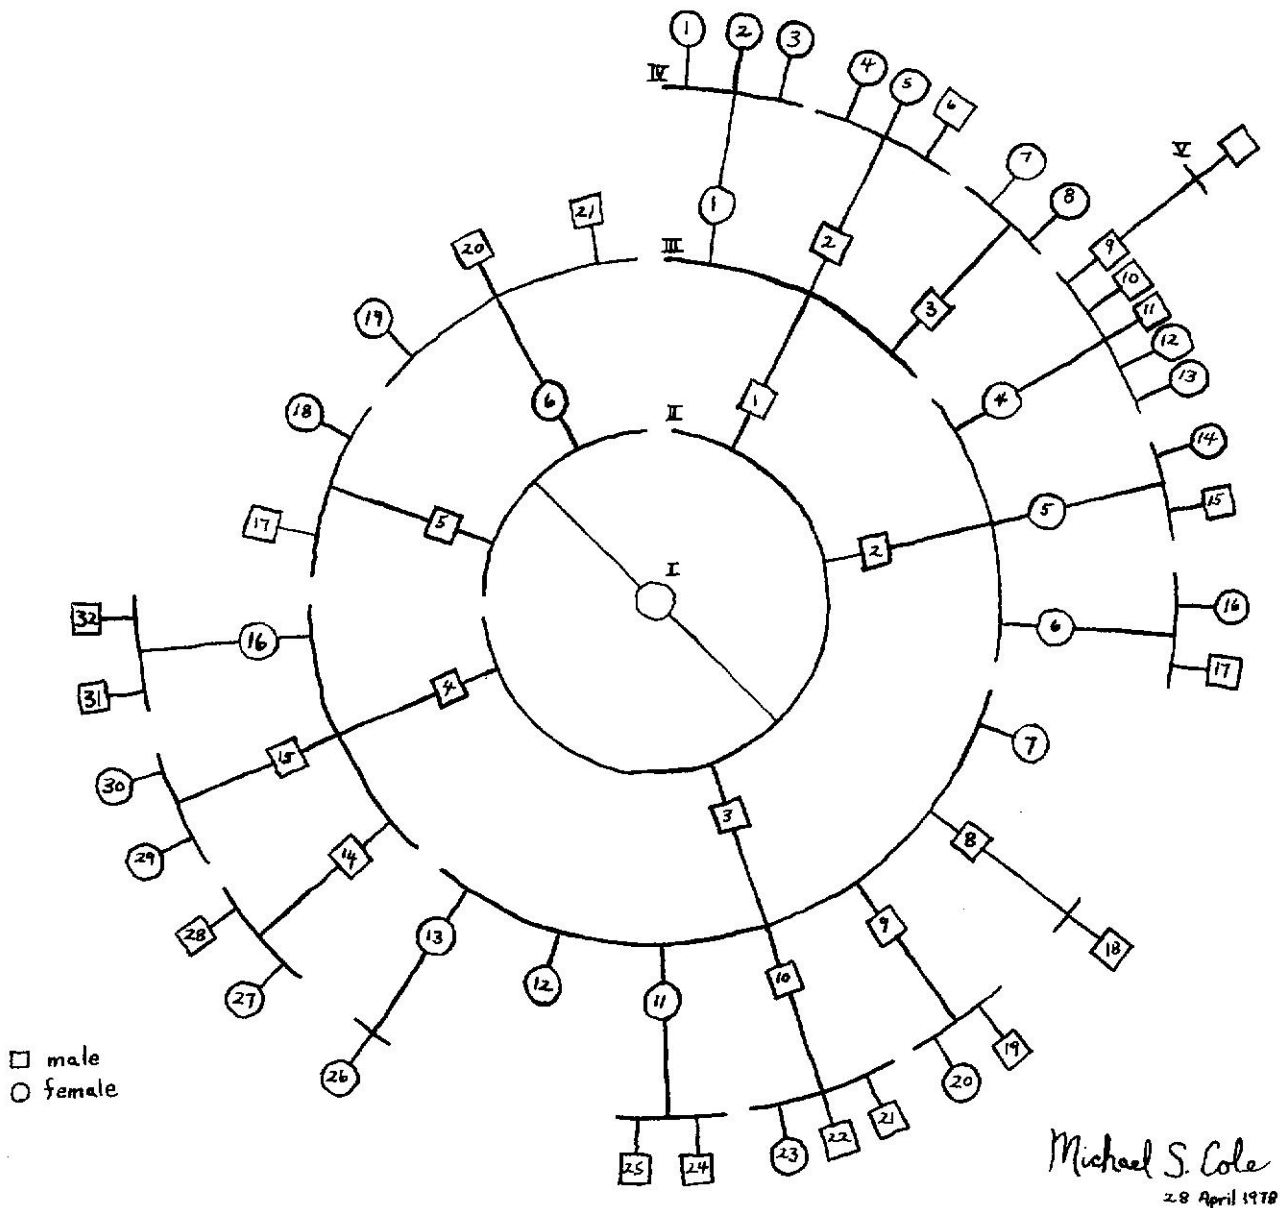

THE DESCENDANTS of MELLIE SMITH

- I Mellie SMITH
- II Johnny WILSON, Charles WILSON, Roy Lee WILSON, George WILSON, Billy COLE, June CAMPBELL
- III Nancy Lee SHARP, Johnny Rex WILSON, Don WILSON, Dixie CROW, Carolyn GREEN, Charlene PETREE, Wanda Lee WILSON, Delbert WILSON, Milton WILSON, Melvin WILSON, Anita FARRIS, Jeanice WILKERSON, Lila NETTELL, Wayne WILSON, Darrell WILSON, Donna HOLBY, Michael COLE, Becky NEWBERRY, Pam EDWARDS, Rodney CAMPBELL, David CAMPBELL
- IV Necia SHARP, Tina SHARP, Tiffany SHARP, Natalie WILSON, Shellee WILSON, Jonathan WILSON, Robin WILSON, Rhonda WILSON, John CROW, Chuck CROW, Alex CROW, Rhonda CROW, Lynda CROW, Pamela GREEN, Justin GREEN, Angela PETREE, Jason PETREE, Craig WILSON, Michael WILSON, Shelly WILSON, Oren Lee WILSON, Melvin WILSON, II, Patricia WILSON, James FARRIS, Mark FARRIS, Spring NETTELL, Cheryl WILSON, Curtis WILSON, Beeka WILSON, Sarah WILSON, William HOLBY, Robert HOLBY
- V Chris CROW